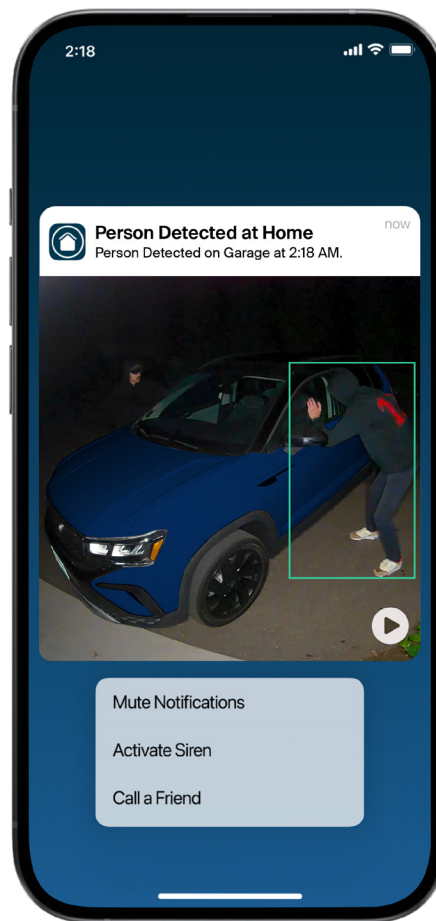

Motion & Sound Alerts

Receive instant alerts when motion and sound is detected.

Get more with an Arlo Secure Subscription*

30-Day Video History

Securely store your videos recordings on the cloud to view, share, and save from anywhere.

Object Detection

Receive precise alerts that tell you when a person, package, vehicle, or animal is detected.

Interactive Notifications

Get more details with animated previews and take immediate action with one tap from your phone's lock screen.

Activity Zones

Highlight specific areas in your camera's view to only get alerts for events that matter most.

arlo | **30** Day Trial
SECURE | Included

*These Arlo Secure features may require a paid subscription after the trial period, and some Arlo Secure services may be unavailable in certain regions. For current information on features that need a paid subscription, visit www.arlo.com/arlosecure.