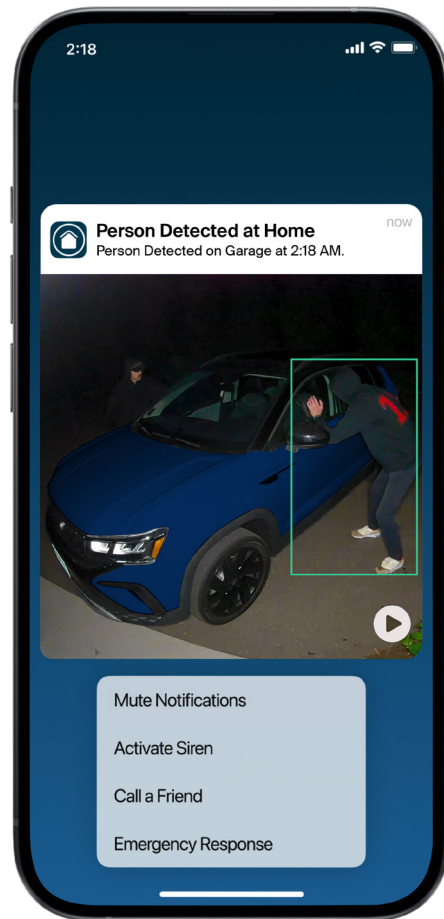

Total Security starts with an Arlo Secure Plan

Features without Subscription

Live Video Streaming

Stay connected to your home from anywhere with live video and audio.

Motion & Sound Alerts

Receive instant alerts when motion and sound is detected.

Get more with an Arlo Secure Subscription*

30-Day Video History

Securely store your videos recordings on the cloud to view, share, and save from anywhere.

Object Detection

Receive precise alerts that tell you when a person, package, vehicle, or animal is detected.

Interactive Notifications

Get more details with animated previews and take immediate action with one tap from your phone's lock screen.

24/7 Emergency Response

Quickly get help from 24/7 Live Security Experts with one tap who will immediately send first responders to your home.

arlo | **30** Day Trial Included
SECURE

*These Arlo Secure features may require a paid subscription after the trial period, and some Arlo Secure services may be unavailable in certain regions. For current information on features that need a paid subscription, visit www.arlo.com/arlosecure.

This product comes with a limited warranty that is valid only if purchased from an Arlo authorized reseller. Photographs may be altered or simulated. ©2024 Arlo Technologies, Inc. Arlo, and Arlo logo are trademarks of Arlo Technologies, Inc. Any other trademarks herein are for reference purposes only. Arlo Technologies, Inc. 5770 Fleet St, Suite 200 Carlsbad, CA, USA 92008 USA, www.arlo.com